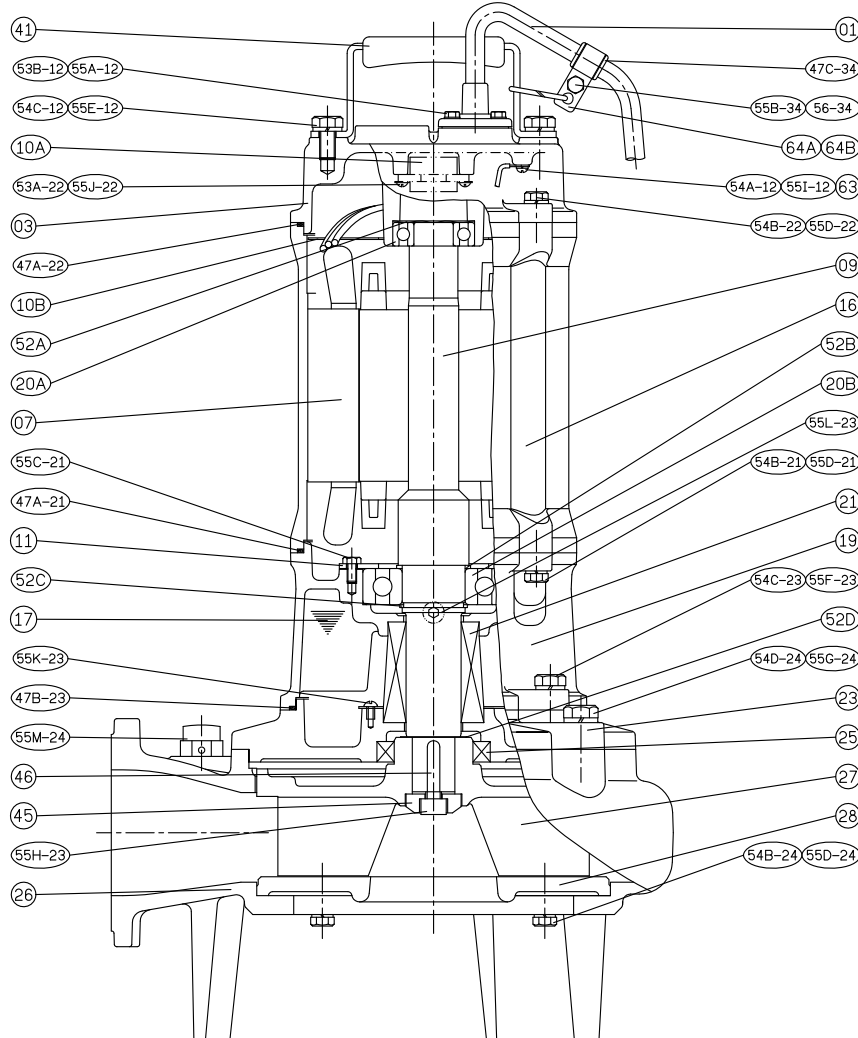

SECTIONAL VIEWS

No: 03AFP437030-00

MODEL: 80AFP42.2 & 80(100)AFP43.7

30

No.	Part name	Material	QTY	Remark
01	Cable		1	
03	Upper cover	FC200	1	
07	Stator		1	
09	Shaft end	SUS403	1	
10A	Auto-cut		1	
10B	Auto-cut plate		1	
11	Bearing fixer	SPCC	1	
16	Motor frame	FC200	1	
17	Lubricant			
19	Bearing bracket	FC200	1	
20A	Bearing		1	
20B	Bearing		1	
21	M.seal	CA / CE & SIC / SIC	1	

No.	Part name	Material	QTY	Remark
23	M. seal bracket	FC200	1	
25	Oil seal	NBR	1	
26	Casing	FC200	1	
27	Impeller	FC200	1	
28	Casing cover	FC200	1	
41	Handle	SUS304	1	
46	Impeller key	SUS304	1	
47	Packing			